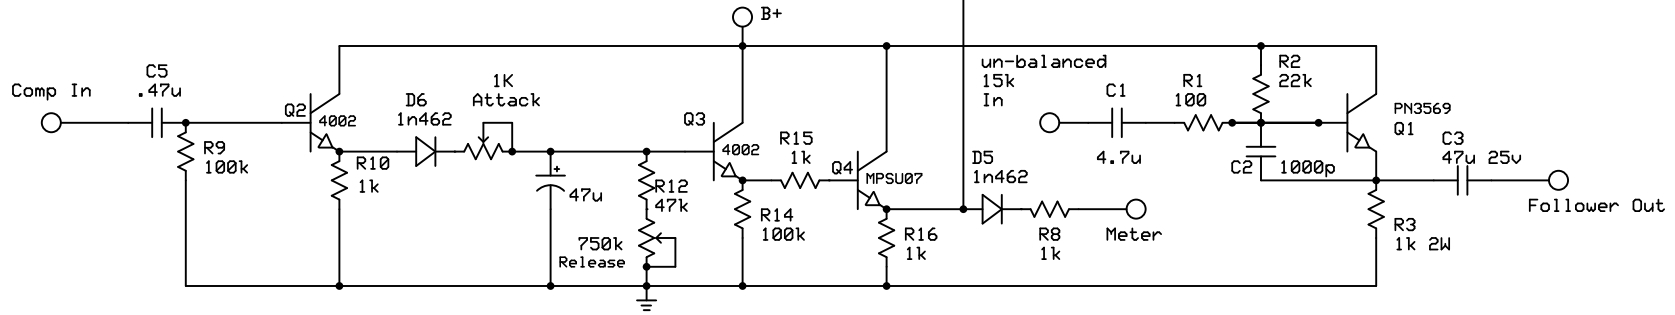

**Compressor
Limiter**
P/N 550109

Line Amplifier
P/N 550111
P/N 550110

PSU Transformer + Power Supply
P/N 553040

McMartin		
LR-1004C		
Reverse Engineered: Tony Coffin	Rev 1.0 1/21/2016	ModDefecation.com