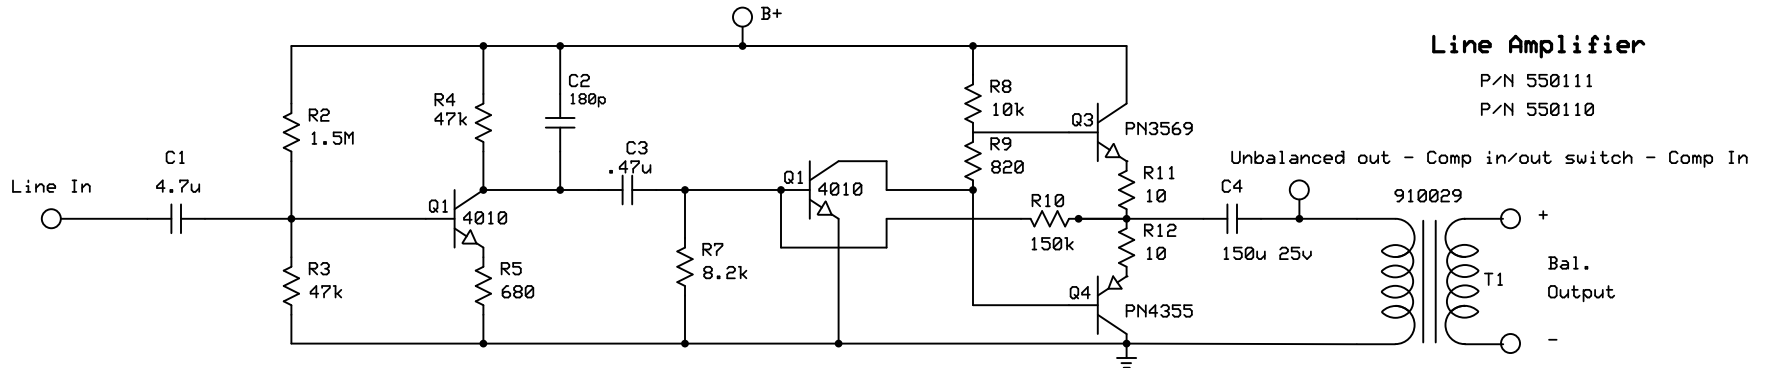

**Compressor
Limiter**
P/N 550109

Line Amplifier
P/N 550111
P/N 550110

PSU Transformer + Power Supply
P/N 553040

McMartin		
LR-1004C		
Reverse Engineered: Tony Coffin	Rev 1.0 1/21/2016	ModDefecation.com