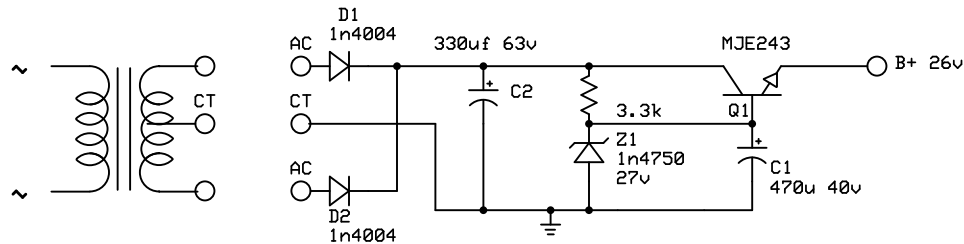

**Compressor
Limiter**
P/N 550109

Line Amplifier
P/N 550111
P/N 550110

PSU Transformer + Power Supply
P/N 553040

McMartin		
LR-1004C		
Reverse Engineered: Tony Coffin	Rev 1.0 1/21/2016	ModDefecation.com